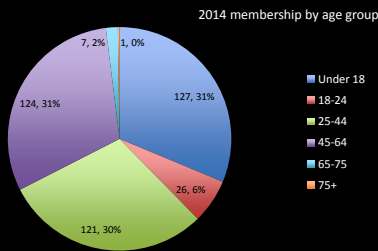

2013-14 membership summary

- 406 members
 - 223 adult memberships (55%), 2 out 3 recreational
 - 134 (30%) under 18
 - 28 (7%) students, pensioners & healthcare card holders
 - 61 (15%) joined as families
- about half do not own boats & use the club fleet

46% of our members are women

kayaking is for all ages, & our membership reflects it

about a third of our members live close to the Yarra

Suburb	Postcode	Members
Kew *	3101	36
Camberwell	3124	22
Northcote *	3070	21
Clifton Hill *	3068	18
Fairfield *	3078	16
Balwyn	3103	16
Mont Albert	3127	16
Ivanhoe *	3079	15
Hawthorn East	3123	13
Thornbury *	3071	8
Kew East *	3102	8