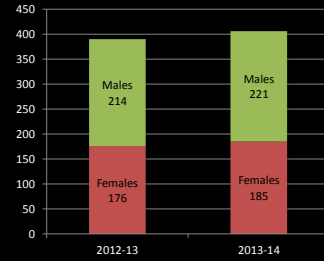

2013-14 membership summary

- 406 members
  - 223 adult memberships (55%), 2 out 3 recreational
  - 134 (30%) under 18
  - 28 (7%) students, pensioners & healthcare card holders
  - 61 (15%) joined as families
- about half do not own boats & use the club fleet

46% of our members are women